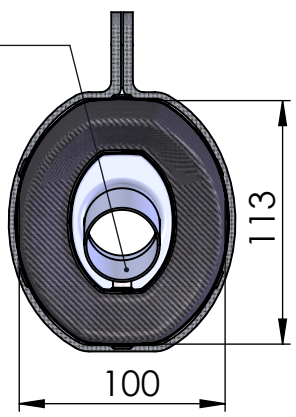

Carbon end cap set
Cod.308494701R

S.s end cap set
Cod.3014124741R

Muffler Kit
Cod.3014124482R

DB-Killer N°52B
Cod.308437801R

E13 92R-02 10393

Outer sleeve
replacement Kit
Cod.088442006R

Belts and rivets Kit
Cod.088442010R

Sticker kit
cod.206733R

Muffler clamp
Cod.306958505R

Muffler repack Kit
Cod.414205R

Manifold Kit N°1241
Cod.3014286204R

Spring and rubber
replacement Kit
Cod.303949001R

Manifold clamp Kit Ø53
Cod.300053530R

Manifold Kit N°1240
Cod.3014286202R

Manifold clamp Kit Ø45
Cod.300045530R

ART. 14287E - SPARE PARTS

TRIUMPH STREET TRIPLE 765 S / SA2 / R / R LRH / RS
(also fits 660cc model, 35/70kW versions)

(A) FITTING KIT COD.3014286601R