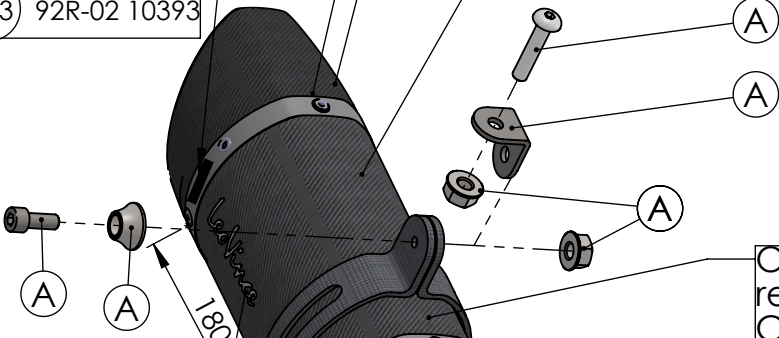

Carbon end cap set
Cod.308494701R

S.s end cap set
Cod.3014124741R

Muffler Kit
Cod.3014124482R

DB-Killer N°52B
Cod.308437801R

E13 92R-02 10393

Outer sleeve
replacement Kit
Cod.088442006R

Belts and rivets Kit
Cod.088442010R

Sticker kit
cod.206733R

Muffler clamp
Cod.306958505R

Muffler repack Kit
Cod.414205R

Manifold Kit N°1241
Cod.3014286204R

Spring and rubber
replacement Kit
Cod.303949001R

Manifold clamp Kit Ø53
Cod.300053530R

Manifold Kit N°1240
Cod.3014286202R

Manifold clamp Kit Ø45
Cod.300045530R

ART. 14287E - SPARE PARTS

TRIUMPH STREET TRIPLE 765 S / SA2 / R / R LRH / RS
(also fits 660cc model, 35/70kW versions)

(A) FITTING KIT COD.3014286601R